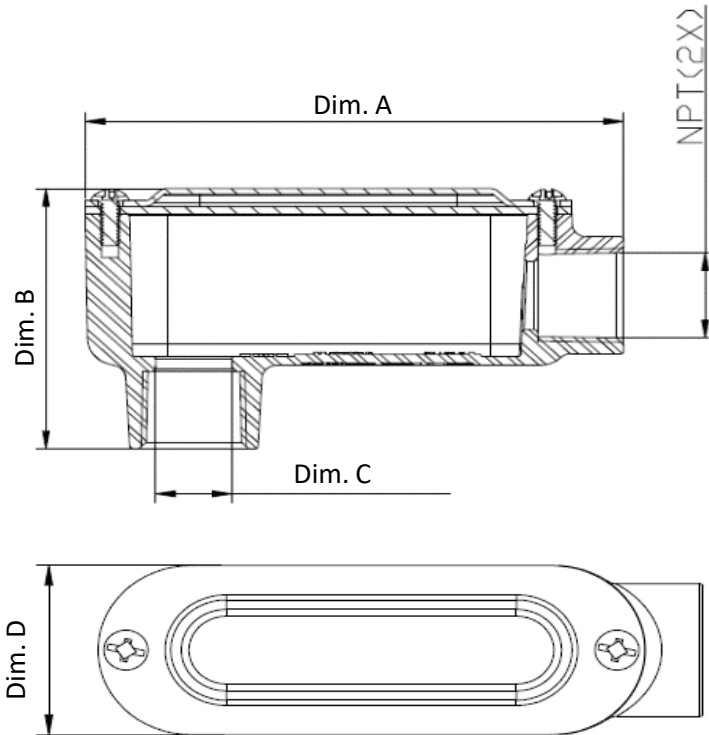

## LB Threaded Conduit Bodies with Steel Cover & Gasket - Gray

Item #	Size (NPT)	Dim. A	Dim. B	Dim. C	Dim. D
LB050	1/2"	4.31	2.32	0.61	1.33
LB075	3/4"	5.08	2.56	0.81	1.56
LB100	1"	5.92	3.01	1.04	1.82
LB125	1-1/4"	7.82	3.76	1.37	2.50
LB150	1-1/2"	7.82	3.76	1.60	2.50
LB200	2"	10.05	4.74	2.05	3.18
LB250	2-1/2"	12.80	5.63	2.46	4.49
LB300	3"	12.80	6.22	3.06	4.49
LB350	3-1/2"	15.59	7.40	3.54	5.55
LB400	4"	15.59	7.40	4.01	5.55

TOLERANCE UNLESS OTHERWISE SPECIFIED: X.X +/- 0.2 .XX +/- 0.1

BODY MATERIAL	Aluminum Die Cast
COVER MATERIAL	Steel
CERTIFICATIONS:	UL 514A (QCIT)
MARKING:	cULus
CERT#	E362604

Superflex Ltd.  
400 S 2nd Street  
Elizabeth NJ 07206