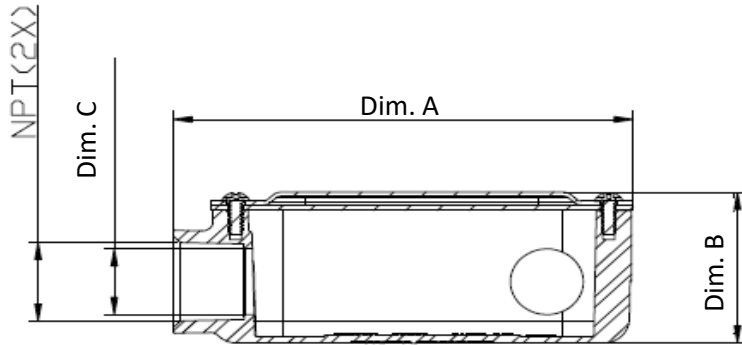

LR Threaded Conduit Bodies with Steel Cover & Gasket - Gray

Item #	Size (NPT)	Dim. A	Dim. B	Dim. C	Dim. D
LR050	1/2"	4.31	1.59	0.61	2.02
LR075	3/4"	5.08	1.86	0.81	2.30
LR100	1"	5.92	2.12	1.04	2.68
LR125	1-1/4"	7.82	2.73	1.37	3.52
LR150	1-1/2"	7.82	2.73	1.60	3.52
LR200	2"	10.05	3.64	2.05	4.27
LR250	2-1/2"	12.83	4.29	2.46	5.88
LR300	3"	12.83	4.94	3.06	5.88
LR350	3-1/2"	15.59	5.90	3.54	7.65
LR400	4"	15.59	5.90	4.01	7.65

TOLERANCE UNLESS OTHERWISE SPECIFIED: X.X +/- 0.2 .XX +/- 0.1

BODY MATERIAL	Aluminum Die Cast
COVER MATERIAL	Steel
CERTIFICATIONS:	UL 514A (QCIT)
MARKING:	cULus
CERT#	E362604

Superflex Ltd.
SINCE 1981

Superflex Ltd.
400 S 2nd Street
Elizabeth NJ 07206