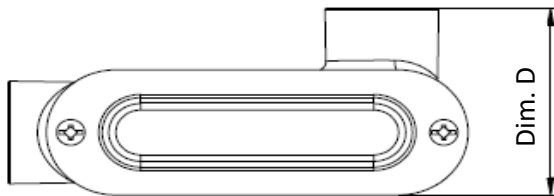

LR Threaded Conduit Bodies with Steel Cover & Gasket - Gray

Item #	Size (NPT)	Dim. A	Dim. B	Dim. C	Dim. D
LR050	1/2"	4.31	1.59	0.61	2.02
LR075	3/4"	5.08	1.86	0.81	2.30
LR100	1"	5.92	2.12	1.04	2.68
LR125	1-1/4"	7.82	2.73	1.37	3.52
LR150	1-1/2"	7.82	2.73	1.60	3.52
LR200	2"	10.05	3.64	2.05	4.27
LR250	2-1/2"	12.83	4.29	2.46	5.88
LR300	3"	12.83	4.94	3.06	5.88
LR350	3-1/2"	15.59	5.90	3.54	7.65
LR400	4"	15.59	5.90	4.01	7.65

TOLERANCE UNLESS OTHERWISE SPECIFIED: X.X +/- 0.2 .XX +/- 0.1

BODY MATERIAL	Aluminum Die Cast
COVER MATERIAL	Steel
CERTIFICATIONS:	UL 514A (QCIT)
MARKING:	cULus
CERT#	E362604

Superflex Ltd.
SINCE 1981

Superflex Ltd.
400 S 2nd Street
Elizabeth NJ 07206