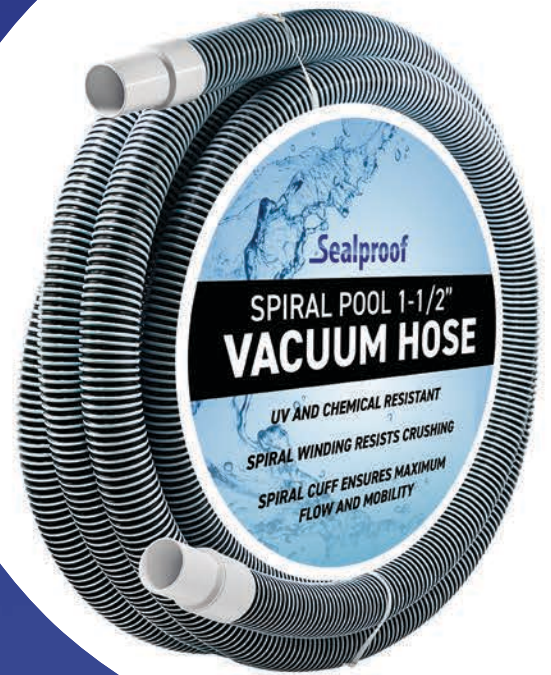

(718) 768-1400

(718) 768-5065

www.superflex.com

400 S Second Street, Elizabeth NJ 07206

Superflex® Pool Vacuum Hose

- ▶ The Superflex spiral pool hose features kink free and tangle free construction, engineered of durable, high quality EVA to resist crushing and abuse while maintaining lightweight flexibility. UV, sunlight and chemical resistant hose, made in the USA
- ▶ Leak proof construction optimized for strong suction. Prime the hose by filling it with water completely before connecting to the pump or skimmer.
- ▶ Swivel cuff on one end that connects to the vacuum head, ensuring maximum flow and mobility, and a fixed cuff on the other end which connects to the skimmer or pump inlet.

Part Number	Size	Standard Lengths
VH-114	1-1/4"	21', 30', 36'
VH-112	1-1/2"	25', 30', 35', 50'